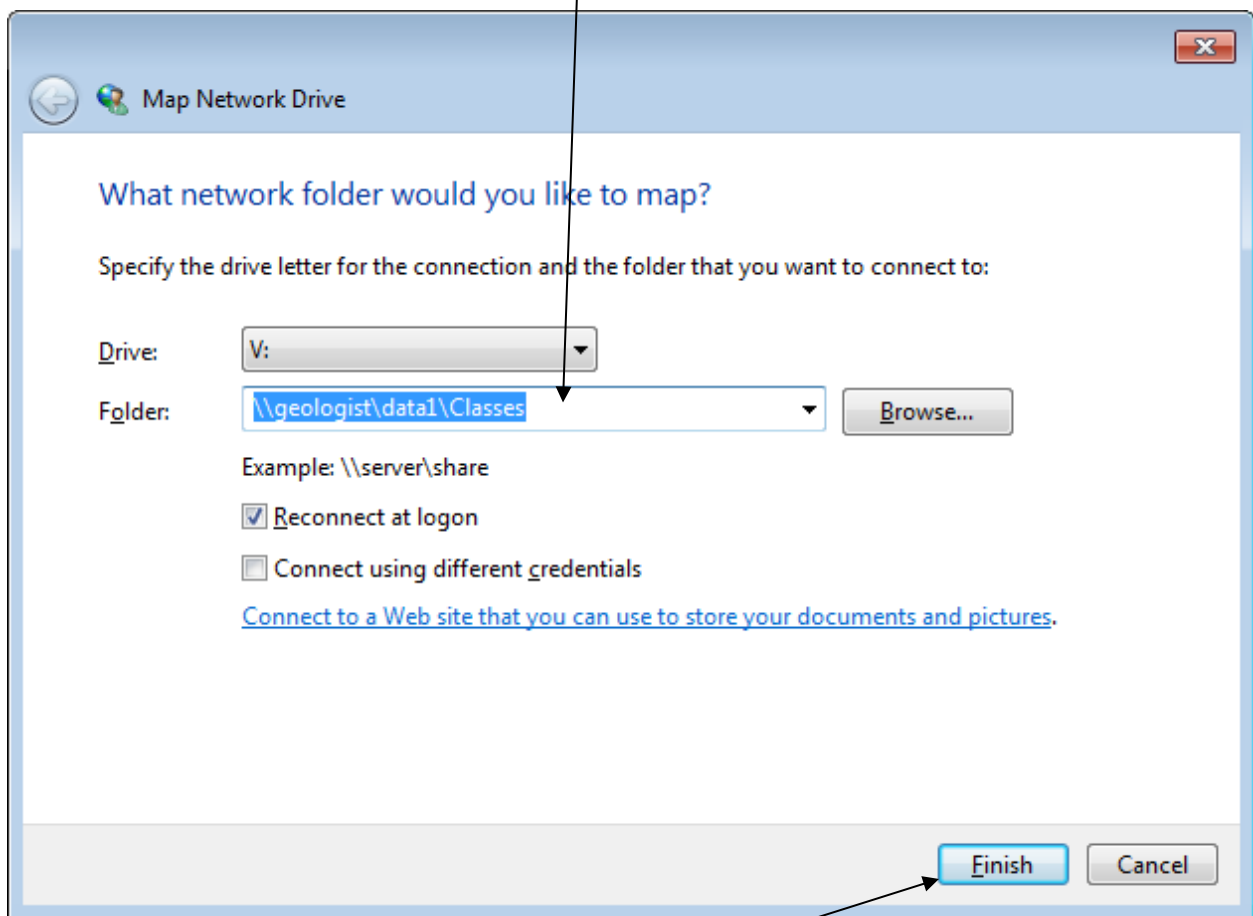

To map to \\geologists\data1\classes\

Click on  and then Computer then Map to Network Drive

Type [\\geologists\data1\classes\](#) here

Click Finish